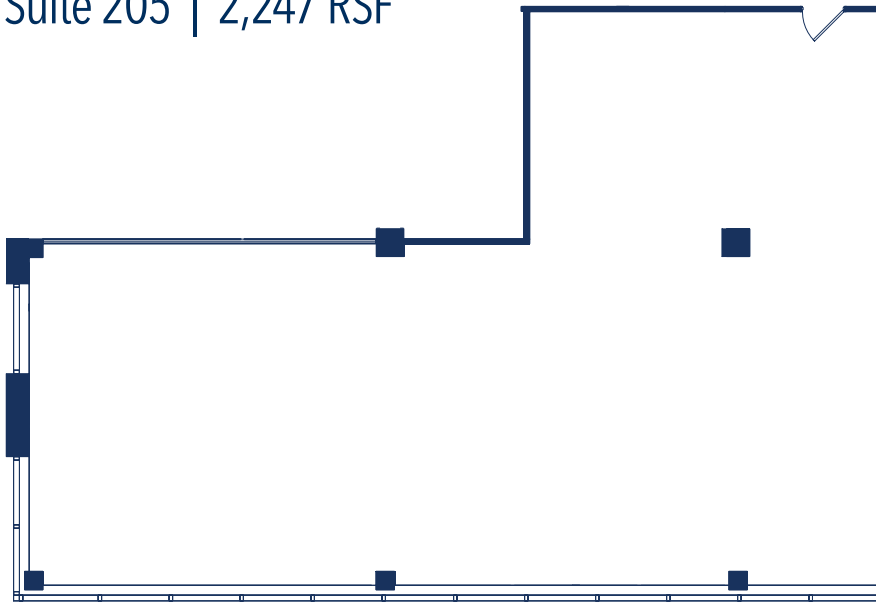

Suite 205 | 2,247 RSF

3 Bethesda Metro Center, Suite 700 // Bethesda, MD 20814
301.235.1300 // gzrealty.net

CONTACT US TODAY

ANDREW PAPANTONIOU
ANDREW@GZREALTY.NET
703.887.2513