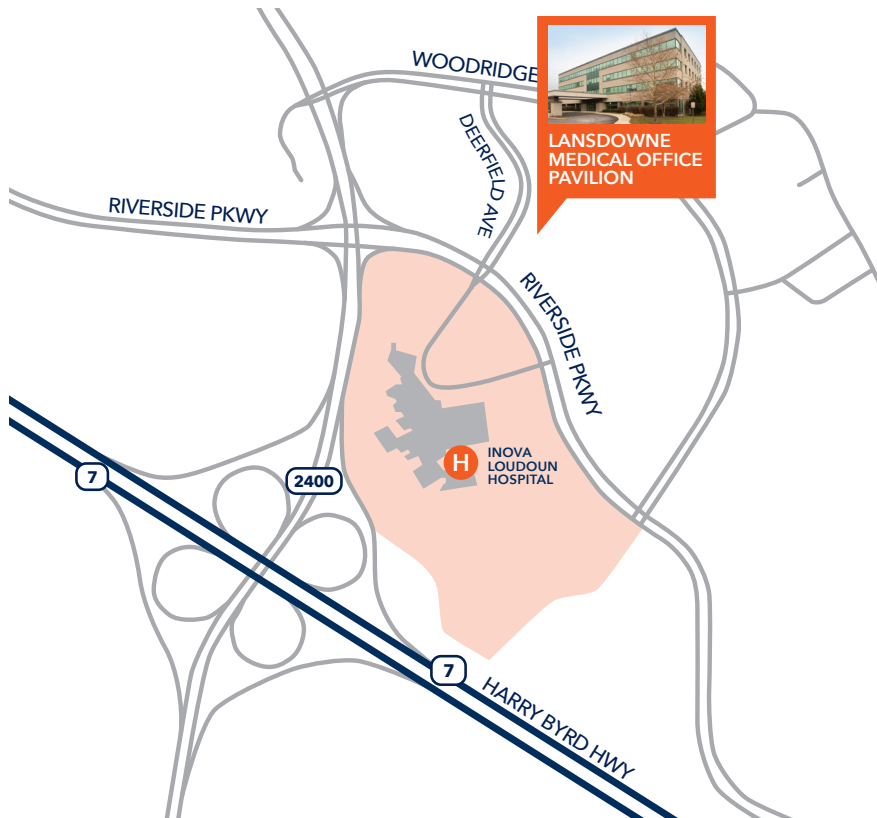

Suite 205 | 2,247 RSF

3 Bethesda Metro Center, Suite 700 // Bethesda, MD 20814
301.235.1300 // gzrealty.net

CONTACT US TODAY

ANDREW PAPANTONIOU
ANDREW@GZREALTY.NET
703.887.2513