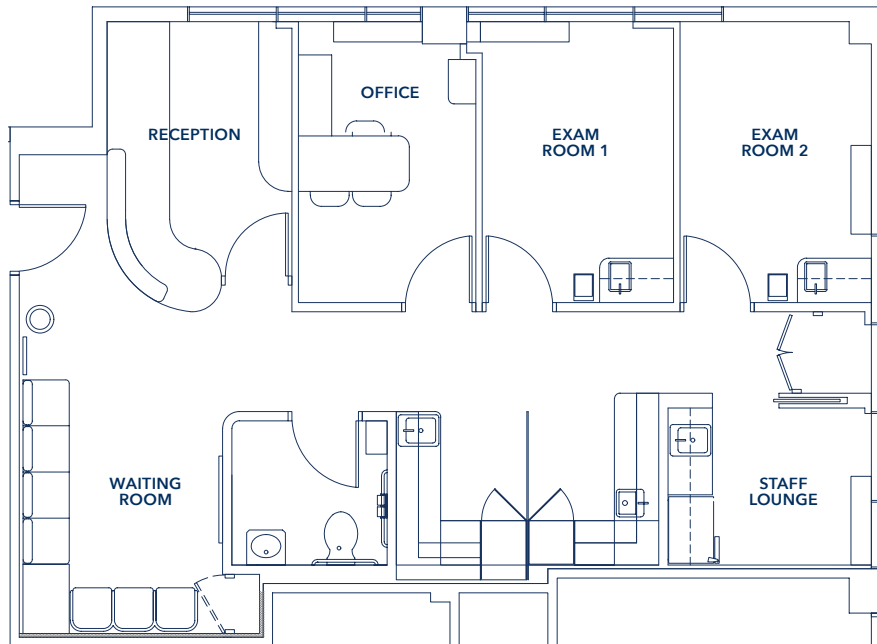

Suite 140 | 1,385 SF

3 Bethesda Metro Center, Suite 700 // Bethesda, MD 20814
301.235.1300 // gzrealty.net

CONTACT US TODAY

ANDREW PAPANTONIOU
ANDREW@GZREALTY.NET