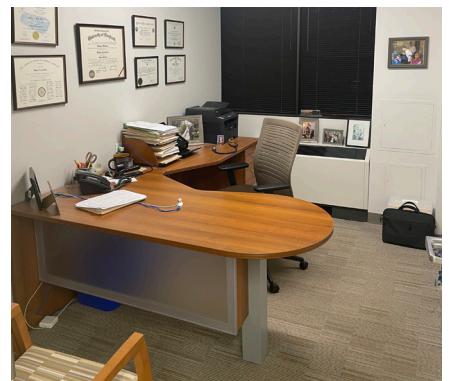

Suite 140 | 1,385 SF

3 Bethesda Metro Center, Suite 700 // Bethesda, MD 20814
301.235.1300 // gzrealty.net

CONTACT US TODAY

ANDREW PAPANTONIOU
ANDREW@GZREALTY.NET